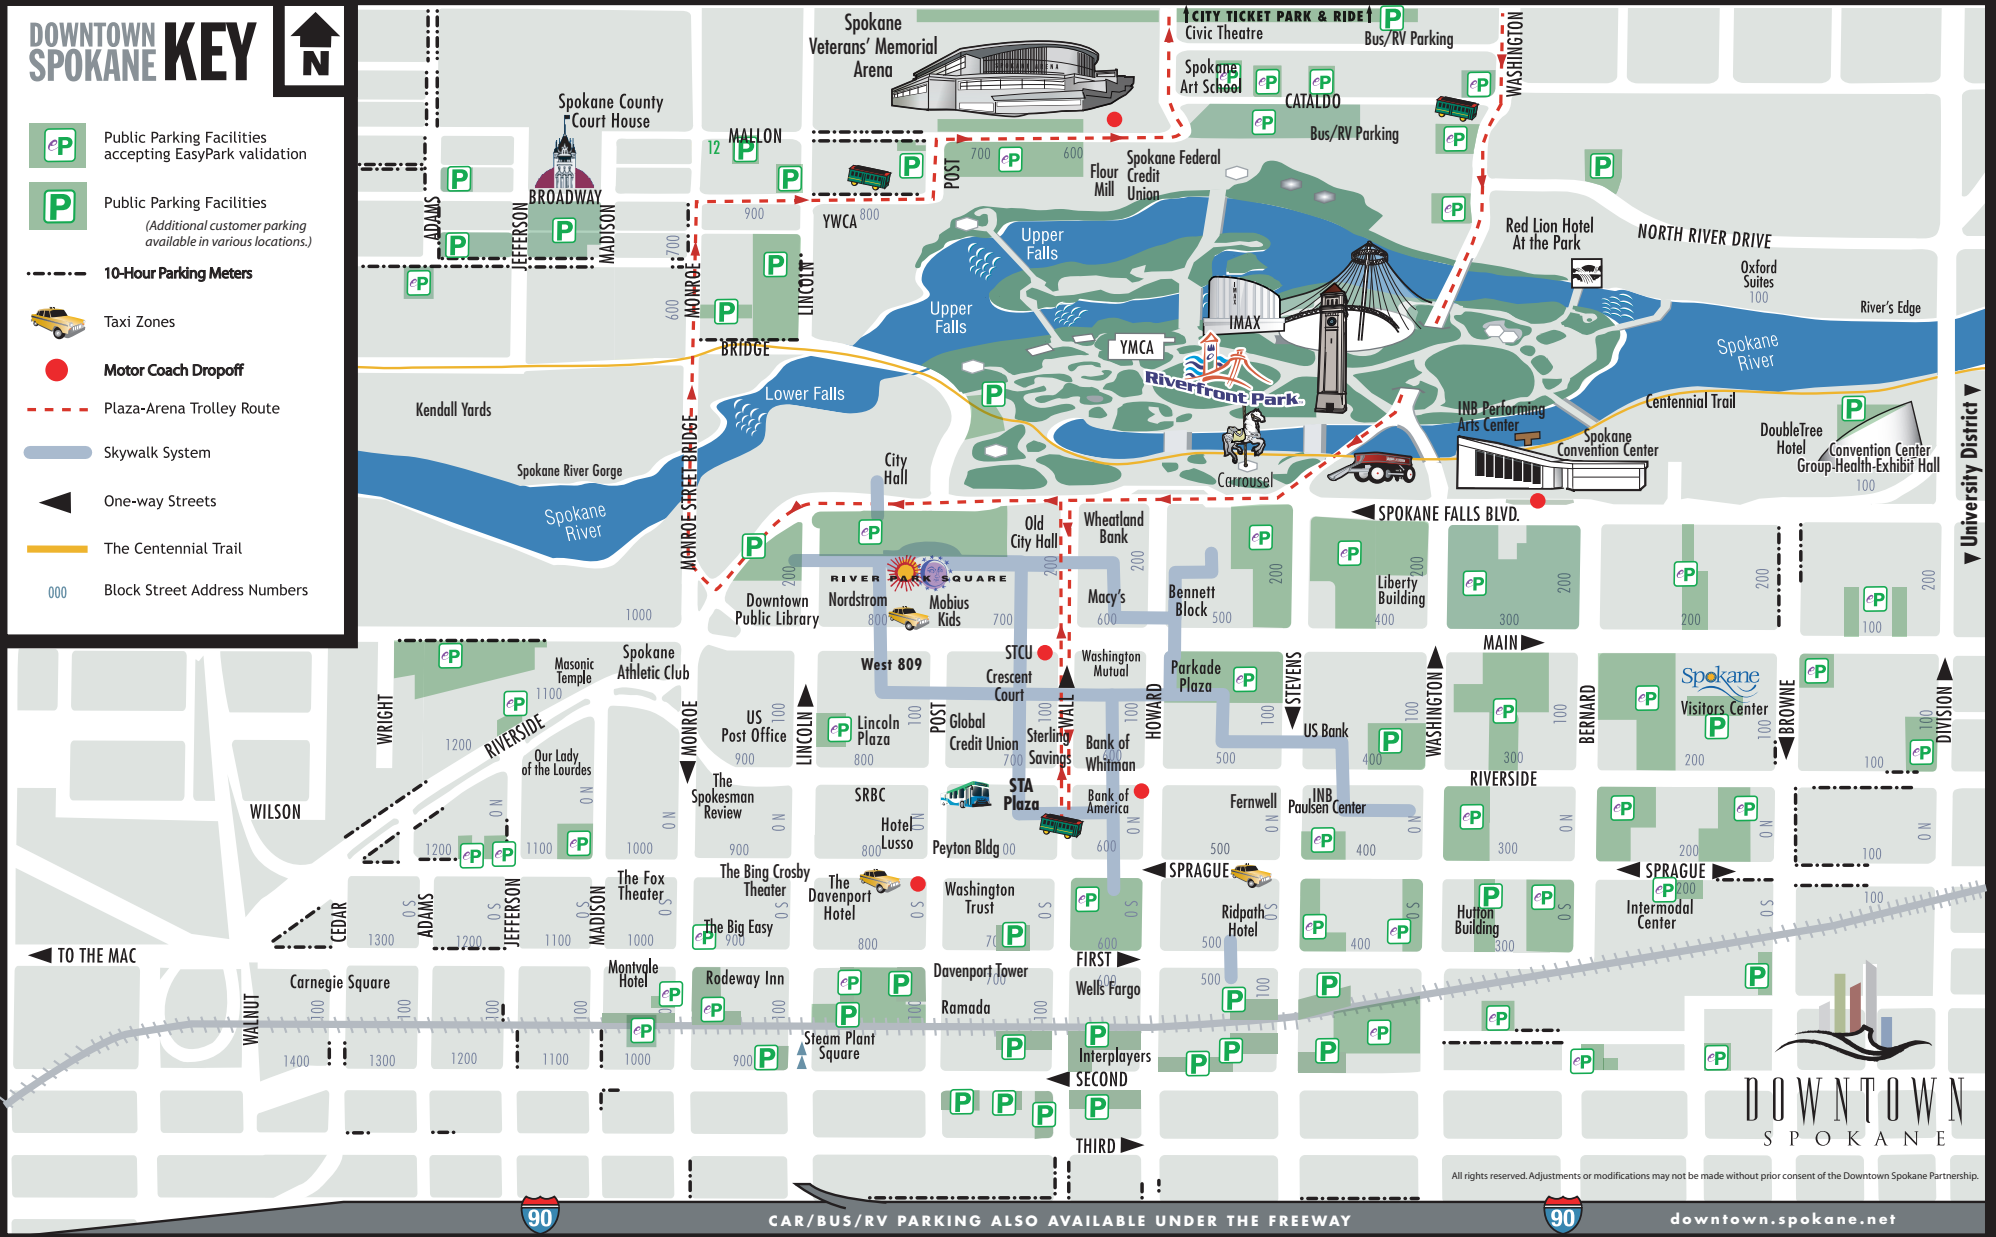

Downtown Parking – easier to find than your car keys.

DOWNTOWN SPOKANE KEY

- Public Parking Facilities accepting EasyPark validation
- Public Parking Facilities (Additional customer parking available in various locations.)
- 10-Hour Parking Meters
- Taxi Zones
- Motor Coach Dropoff
- Plaza-Arena Trolley Route
- Skywalk System
- One-way Streets
- The Centennial Trail
- Block Street Address Numbers

DOWNTOWN SPOKANE